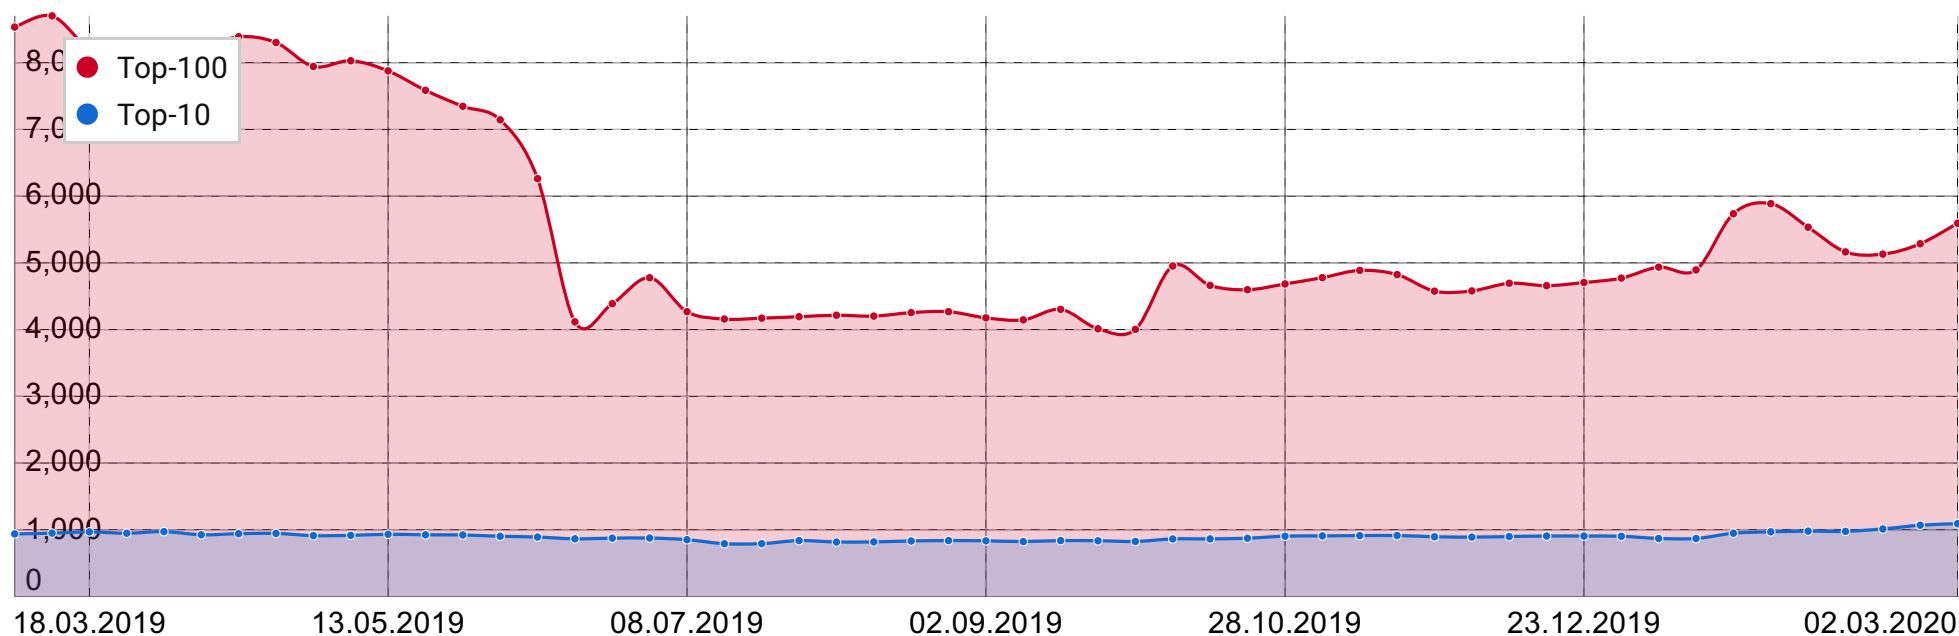

🔑 #Keywords in Google over time

📣 Top-10 Keywords

Keyword	Rankin..	URL
bmw	1	www.bmw.de/de/home.html
bmw i8	1	www.bmw.de/de/neufahrzeuge/bmw-i/i8-coupe/2017/auf-einen-blick.html
bmw x2	1	www.bmw.de/de/neufahrzeuge/x/x2/2020/bmw-x2-ueberblick.html
b m w i8	1	www.bmw.de/de/neufahrzeuge/bmw-i/i8-coupe/2017/auf-einen-blick.html
bmw i3	1	www.bmw.de/de/neufahrzeuge/bmw-i/i3/2017/auf-einen-blick.html
bmw x1	1	www.bmw.de/de/neufahrzeuge/x/x1/2019/bmw-x1-ueberblick.html
bmw konfigurator	1	www.bmw.de/de/konfigurator.html
b m w gebrauchtwagen	1	www.bmw.de/de/topics/gebrauchtfahrzeuge/gebrauchtwagenboerse.html
bmw x3	1	www.bmw.de/de/neufahrzeuge/x/x3/2019/bmw-x3-entdecken.html
bmw gebrauchtwagen	1	www.bmw.de/de/topics/gebrauchtfahrzeuge/gebrauchtwagenboerse.html

⇄ Top-10 Ranking Changes

Keyword	24.02.2020	02.03.2020	URL
1er bmw jahreswagen	2	1	www.bmw.de/de/topics/gebrauchtfahrzeuge/gebrauchtfahrze...
1er gewinnspiel	2	1	aktion.bmw.de/
7 er bmw	2	1	www.bmw.de/de/neufahrzeuge/7er/limousine/2019/bmw-7er-...
bmw 3 kombi	2	1	www.bmw.de/de/neufahrzeuge/3er/touring/2019/bmw-3er-tou.
bmw gebraucht	2	1	www.bmw.de/de/topics/gebrauchtfahrzeuge/gebrauchtwagen..
bmw mitarbeiter gebrauchtwagen	2	1	www.bmw.de/de/topics/gebrauchtfahrzeuge/gebrauchtwagen..
bmw winterräder	2	1	www.bmw.de/de/topics/service-zubehoer/saisonangebote/kom
motoröle bmw	3	1	www.bmw.de/de/topics/service-zubehoer/original-bmw-zubeho.
snap in adapter	2	1	shop.bmw.de/bmw-de/de_DE/p/-/snap-in-adapter-connect/240..
ziel finanzierung	2	1	www.bmw.de/de/topics/faszination-bmw/financial-services/fin..