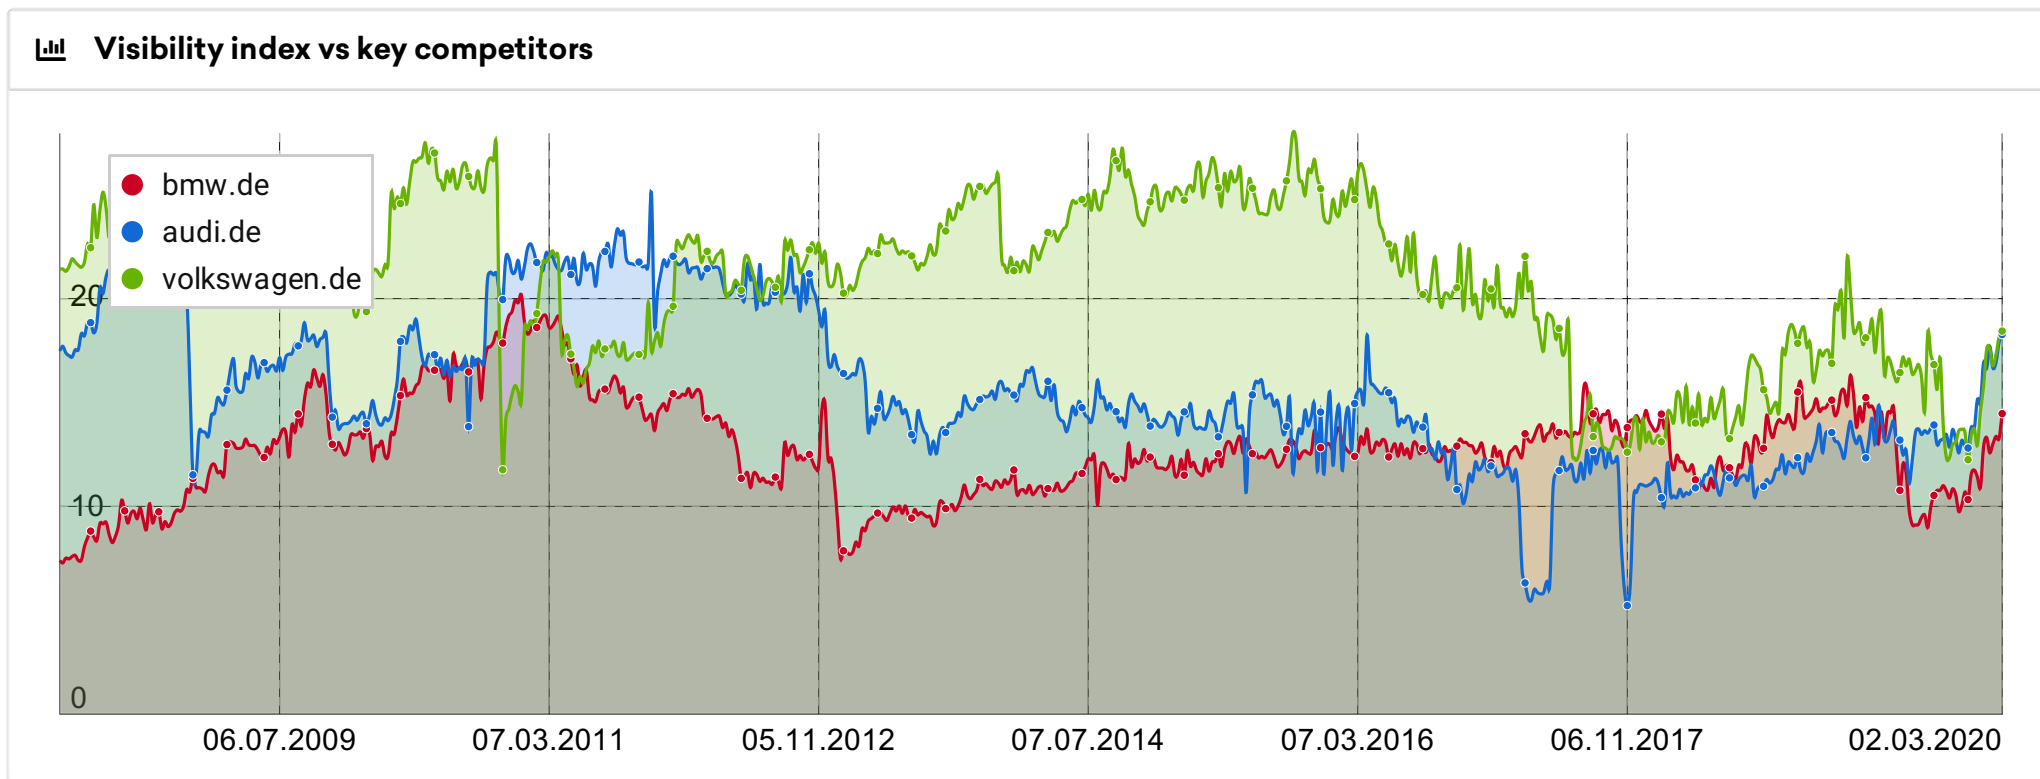

Sample SEO audit (bmw.de)

Visibility Index	
bmw.de (Domain)	
14.33 ▼ -0.9%	
Mobile: 11.87 ▼ -3.1%	

Links	
Links	1.23M ▲
Domains	13,029 ▲
Networks	5,168 ▼

Top Paths	
www.bmw.de/de/	
shop.bmw.de/bmw-de-responsive/	
www.bmw.de/content/	
shop.bmw.de/bmw-de/	
partner.gebrauchtwagen.bmw.de/CarSearch/	
meinfo.bmw.de/de_DE/	

Domain Overview	
Google PageRank	-
Indexed Pages	37,100 ▼ (-13%)
Domain Age	30.10.1996
Top-10 Rankings	19,514 ▲
Number of URLs	5,000

The **Visibility Index** measures a website's success at SEO. A higher number indicates that the website ranks well in Google for multiple keywords of high value.